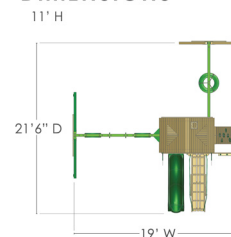

Frontier™

w/ Natural Cedar

PLAYSET FEATURES

- Alpine Wave Slide™
- Rock Wall with Climbing Rope
- Deluxe Rope Ladder
- Deluxe Climbing Ramp
- 360° Turbo Tire Swing™ with Swivel
- Belt Swings - 2
- Trapeze Swing
- Built-In Picnic Table
- Built-In Sandbox Area with Corner Seats
- Tic-Tac-Toe Panel
- Steering Wheel
- Play Telescope
- Tongue & Groove Wood Roof featuring Sunbursts, Dormers and a Chimney
- 4x4 Solid Cedar Posts & Main Beams
- 4x6 3-Position Swing Beam
- 4x6 1-Position Tire Swing Beam
- Patented A-Frame Bracket
- Grab Handles
- Flag Kit
- Available in Cedar with a beautiful Amber Finish

DIMENSIONS

DIMENSIONS

ASSEMBLED: DIMS: 19'W x 20'6"D x 11'H
 DECK DIMS: 4' x 6' HEIGHT: 5'
 SWING SET WEIGHT: 791 LBS.

PACKAGED:
 PALLET DIMS: 120"W x 47"D x 36"H
 PALLET WEIGHT: 906 LBS.
 # OF BOXES: 12