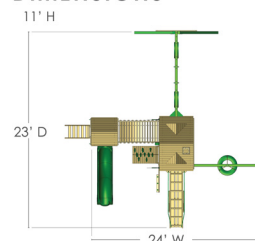

Pioneer Peak™

w/ Natural Cedar and Sunbrella® Canvas Forest Green Canopy

PLAYSET FEATURES

- Alpine Wave Slide™
- Rock Wall with Climbing Rope
- Deluxe Rope Ladder
- Deluxe Climbing Ramp
- Safe Entry Ladder
- Clatter Bridge & Tower with Mesh Panels
- 360° Turbo Tire Swing™ with Swivel
- Belt Swings - 2
- Trapeze Swing
- Built-In Picnic Table
- Built-In Sandbox Area with Corner Seats
- Bonus Sandbox Area under Tower
- Tic-Tac-Toe Panel
- Steering Wheel
- Play Telescope
- Authentic Sunbrella® Canopy covering Platform
- Deluxe Green Vinyl Canopy covering Tower
- 4x4 Solid Cedar Posts & Main Beams
- 4x6 3-Position Swing Beam
- 4x6 1-Position Tire Swing Beam
- Patented A-Frame Bracket
- Grab Handles
- Flag Kit
- Available in Cedar with a beautiful Amber Finish

DIMENSIONS

DIMENSIONS

ASSEMBLED: DIMS: 24'W x 23'D x 11'H
DECK DIMS: 4' x 6' HEIGHT: 5'
SWING SET WEIGHT: 912 LBS.

PACKAGED:
PALLET DIMS: 120"W x 47"D x 36"H
PALLET WEIGHT: 1027 LBS.
OF BOXES: 14

SKU: 01-0006-AP-2
UPC: 870780002422